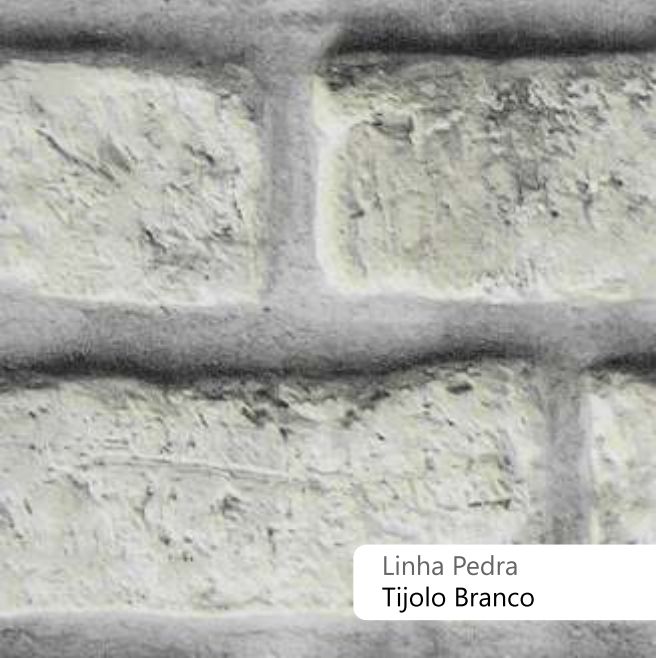

MOSTRUÁRIO / CATÁLOGO

Linha Pedra
Cimento Queimado

Linha Pedra
Concreto

Linha Pedra
Tijolo Vermelho

Linha Pedra
Tijolo Branco

Linha Elemento
Aço Corten Cobre

Linha Elemento
Aço Corten Ferrugem

Linha Elemento
Madeira Caramelo

The image shows a close-up, vertical view of a dark brown wood grain. The texture is characterized by prominent, slightly wavy vertical lines and subtle variations in color, ranging from deep chocolate to almost black tones, creating a rich, natural wood appearance.

Linha Elemento
Madeira Cappuccino

A close-up photograph of a light-colored wood surface, showing a vertical grain pattern with subtle variations in tone and texture. The wood has a natural, slightly weathered appearance with some darker spots and grain irregularities.